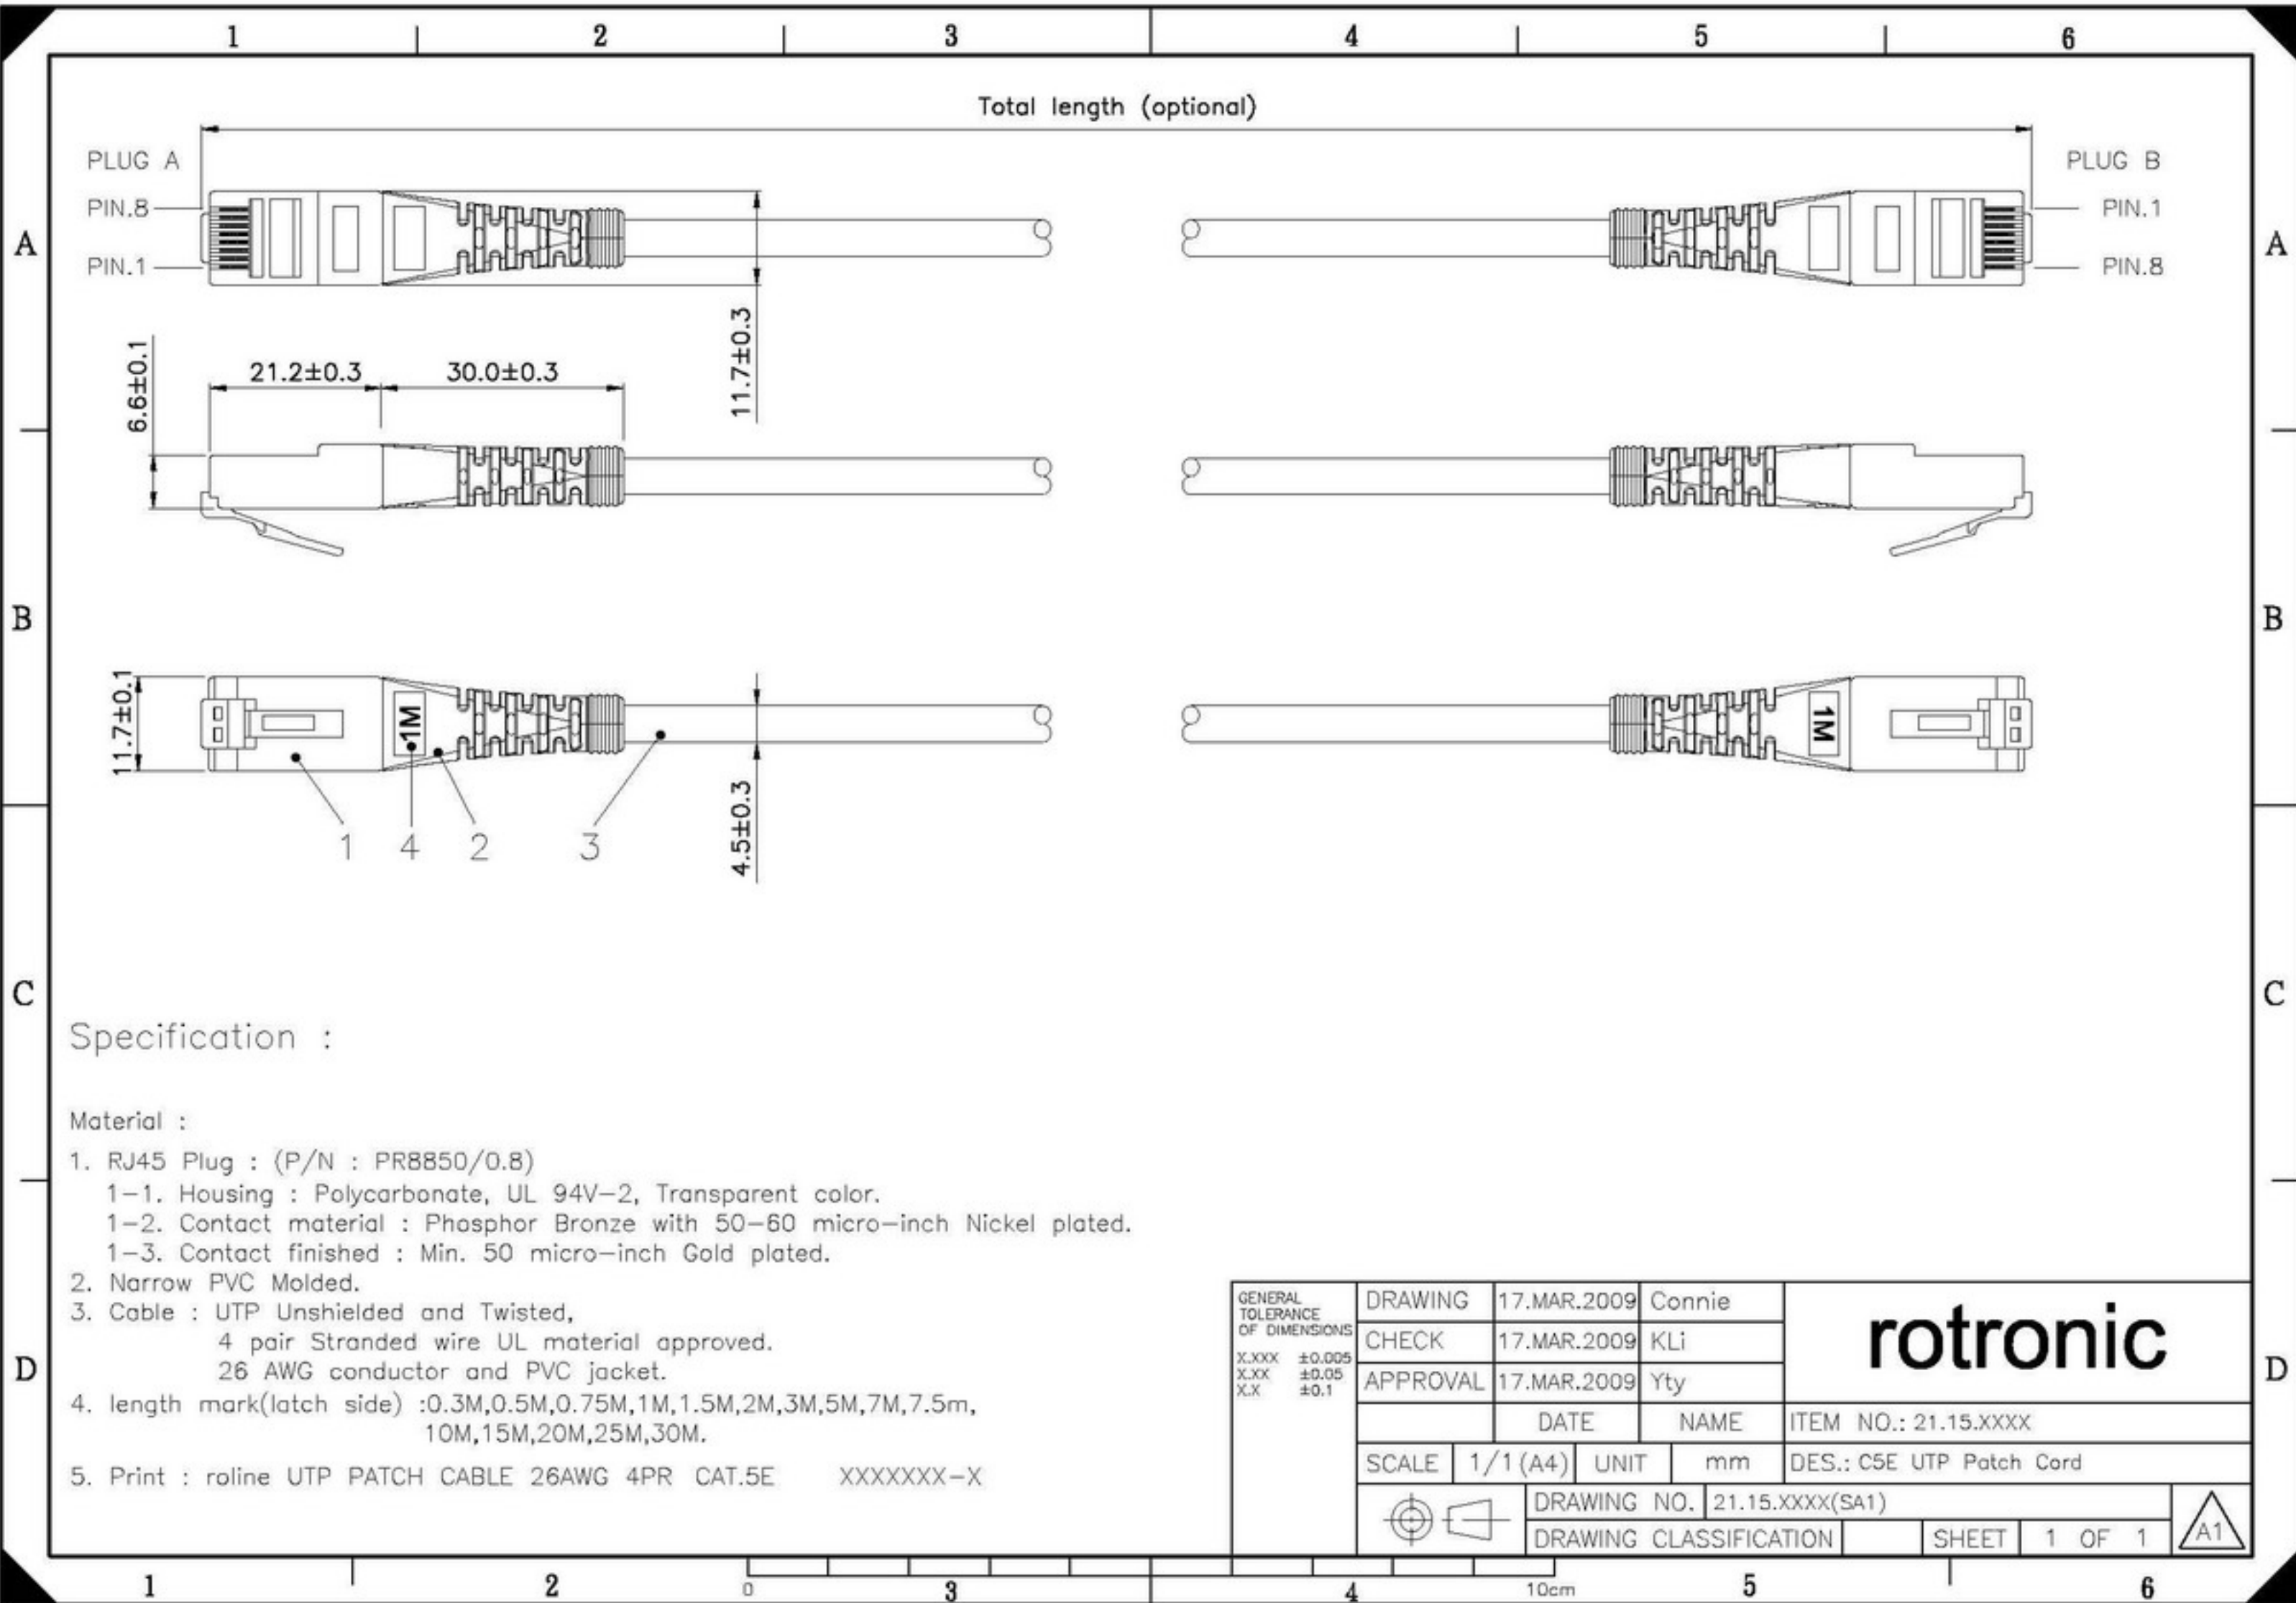

Datenblatt - Fiche technique - Data sheet

21.15.0543

ROLINE UTP-Patchkabel konf. Kat. 5e, grün, 2,0 m

Cordon ROLINE Cat.5e UTP confectionné, vert, 2,0 m

ROLINE UTP Patch Cord Cat.5e, green, 2.0 m

Total length (optional)

Specification :

Material :

1. RJ45 Plug : (P/N : PR8850/0.8)
 - 1-1. Housing : Polycarbonate, UL 94V-2, Transparent color.
 - 1-2. Contact material : Phosphor Bronze with 50-60 micro-inch Nickel plated.
 - 1-3. Contact finished : Min. 50 micro-inch Gold plated.
2. Narrow PVC Molded.
3. Cable : UTP Unshielded and Twisted,
 - 4 pair Stranded wire UL material approved.
 - 26 AWG conductor and PVC jacket.
4. length mark(latch side) :0.3M,0.5M,0.75M,1M,1.5M,2M,3M,5M,7M,7.5m, 10M,15M,20M,25M,30M.
5. Print : roline UTP PATCH CABLE 26AWG 4PR CAT.5E XXXXXX-X

GENERAL TOLERANCE OF DIMENSIONS X.XXX ±0.005 X.XX ±0.05 X.X ±0.1	DRAWING	17.MAR.2009	Connie	rotronic
	CHECK	17.MAR.2009	KLi	
	APPROVAL	17.MAR.2009	Yty	
		DATE	NAME	ITEM NO.: 21.15.XXXX
	SCALE 1/1 (A4)	UNIT mm	DES.: C5E UTP Patch Cord	
	DRAWING NO. 21.15.XXXX(SA1)		SHEET 1 OF 1	
	DRAWING CLASSIFICATION			