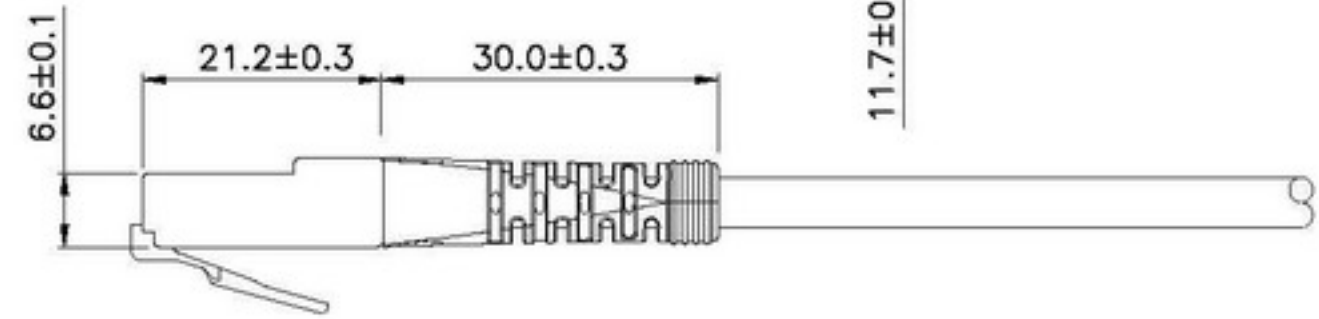

Datenblatt - Fiche technique - Data sheet

21.15.0543

ROLINE UTP-Patchkabel konf. Kat. 5e, grün, 2,0 m

Cordon ROLINE Cat.5e UTP confectionné, vert, 2,0 m

ROLINE UTP Patch Cord Cat.5e, green, 2.0 m

Total length (optional)

Specification :

Material :

1. RJ45 Plug : (P/N : PR8850/0.8)
 - 1-1. Housing : Polycarbonate, UL 94V-2, Transparent color.
 - 1-2. Contact material : Phosphor Bronze with 50-60 micro-inch Nickel plated.
 - 1-3. Contact finished : Min. 50 micro-inch Gold plated.
2. Narrow PVC Molded.
3. Cable : UTP Unshielded and Twisted,
 - 4 pair Stranded wire UL material approved.
 - 26 AWG conductor and PVC jacket.
4. length mark(latch side) :0.3M,0.5M,0.75M,1M,1.5M,2M,3M,5M,7M,7.5m, 10M,15M,20M,25M,30M.
5. Print : roline UTP PATCH CABLE 26AWG 4PR CAT.5E XXXXXX-X

GENERAL TOLERANCE OF DIMENSIONS X.XXX ±0.005 X.XX ±0.05 X.X ±0.1	DRAWING	17.MAR.2009	Connie	rotronic
	CHECK	17.MAR.2009	KLi	
	APPROVAL	17.MAR.2009	Yty	
		DATE	NAME	ITEM NO.: 21.15.XXXX
	SCALE 1/1 (A4)	UNIT mm	DES.: C5E UTP Patch Cord	
	DRAWING NO. 21.15.XXXX(SA1)		SHEET 1 OF 1	
	DRAWING CLASSIFICATION			