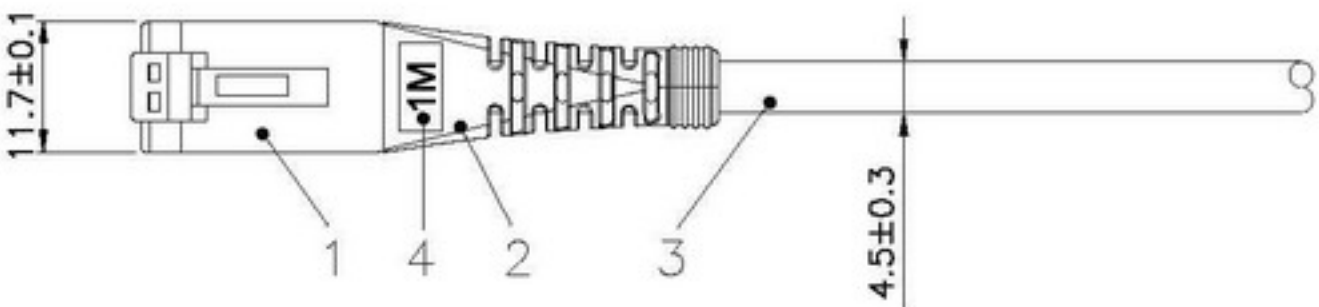

Datenblatt - Fiche technique - Data sheet

21.15.0543

ROLINE UTP-Patchkabel konf. Kat. 5e, grün, 2,0 m

Cordon ROLINE Cat.5e UTP confectionné, vert, 2,0 m

ROLINE UTP Patch Cord Cat.5e, green, 2.0 m

Total length (optional)

Specification :

Material :

1. RJ45 Plug : (P/N : PR8850/0.8)
 - 1-1. Housing : Polycarbonate, UL 94V-2, Transparent color.
 - 1-2. Contact material : Phosphor Bronze with 50-60 micro-inch Nickel plated.
 - 1-3. Contact finished : Min. 50 micro-inch Gold plated.
2. Narrow PVC Molded.
3. Cable : UTP Unshielded and Twisted,
 - 4 pair Stranded wire UL material approved.
 - 26 AWG conductor and PVC jacket.
4. length mark(latch side) :0.3M,0.5M,0.75M,1M,1.5M,2M,3M,5M,7M,7.5m, 10M,15M,20M,25M,30M.
5. Print : roline UTP PATCH CABLE 26AWG 4PR CAT.5E XXXXXX-X